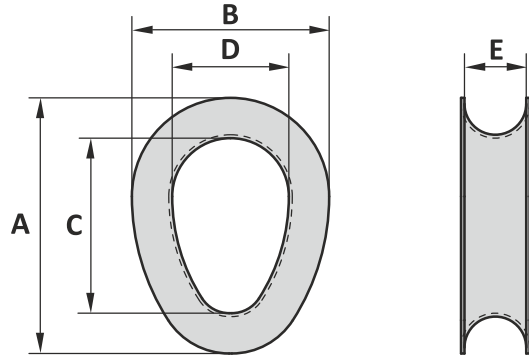

Tolerance: Forged parts ± 5%

Art. No.	A inch	B inch	D inch	E inch	Finish	Packing	Weight lbs/100
13880000	3 ¹ / ₄	3 ³ / ₁₆	1 ³¹ / ₃₂	²³ / ₃₂	Self coloured	25	99
13980000	3 ¹ / ₄	3 ³ / ₁₆	1 ³¹ / ₃₂	²³ / ₃₂	Galvanised	25	99

CONTAINER THIMBLE EGG SHAPED AND ROUND

TYPE K4

Material : Mild steel
 Finish : Self coloured/galvanised
 Temperature range : -20°C up to +200°C
 Standard certification : Certificate of Conformity

Suitable for wire rope or fibre rope