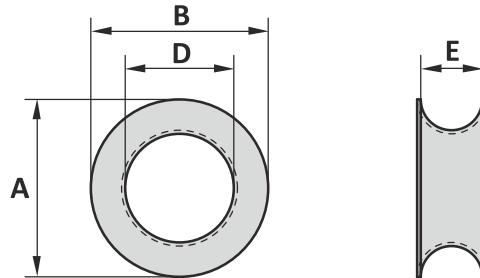

CONTAINER THIMBLE EGG SHAPED AND ROUND

TYPE K4

Material : Mild steel
Finish : Self coloured/galvanised
Temperature range : -4°F up to +392°F
Standard certification : Certificate of Conformity

Suitable for wire rope or fibre rope

Art. No.	A inch	B inch	C inch	D inch	E inch	Finish	Packing	Weight lbs/100
13800000	4	3 ²/₃₂	2 ²⁷/₃₂	2 ¹/₈	²³/₃₂	Self coloured	25	99
13900000	4	3 ²/₃₂	2 ²⁷/₃₂	2 ¹/₈	²³/₃₂	Galvanised	25	99

Tolerance: Forged parts ± 5%

Art. No.	A inch	B inch	D inch	E inch	Finish	Packing	Weight lbs/100
13880000	3 ¹/₄	3 ³/₁₆	1 ³¹/₃₂	²³/₃₂	Self coloured	25	99
13980000	3 ¹/₄	3 ³/₁₆	1 ³¹/₃₂	²³/₃₂	Galvanised	25	99

Tolerance: Forged parts ± 5%

GN ROPE FITTINGS

North American Stocking Distributor

8125 Saran Dr. • Playa del Rey, CA 90293
Phone: 310.448.5444 • Fax: 310.448.5446
sales@awrrinc.com
www.AssociatedWireRope.com