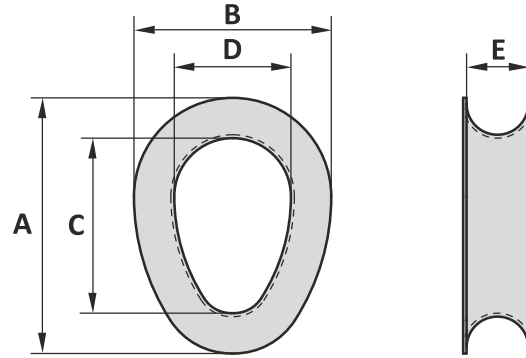

CONTAINER THIMBLE EGG SHAPED AND ROUND

TYPE K4

Material : Mild steel
 Finish : Self coloured/galvanised
 Temperature range : -4°F up to +392°F
 Standard certification : Certificate of Conformity

Suitable for wire rope or fibre rope

Art. No.	A inch	B inch	C inch	D inch	E inch	Finish	Packing	Weight lbs/100
13800000	4	3 ² / ₃₂	2 ²⁷ / ₃₂	2 ¹ / ₈	²³ / ₃₂	Self coloured	25	99
13900000	4	3 ² / ₃₂	2 ²⁷ / ₃₂	2 ¹ / ₈	²³ / ₃₂	Galvanised	25	99

CONTAINER THIMBLE EGG SHAPED AND ROUND

TYPE K4

Material : Mild steel
 Finish : Self coloured/galvanised
 Temperature range : -20°C up to +200°C
 Standard certification : Certificate of Conformity

Suitable for wire rope or fibre rope