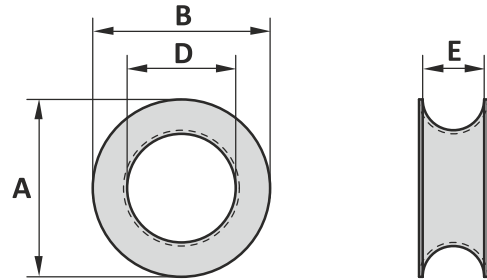

CONTAINER THIMBLE EGG SHAPED AND ROUND

TYPE K4

Material : Mild steel
 Finish : Self coloured/galvanised
 Temperature range : -20°C up to +200°C
 Standard certification : Certificate of Conformity

Suitable for wire rope or fibre rope

Art. No.	A inch	B mm	C mm	D mm	E mm	Finish	Packing	Weight kg/100
13800000	4	93	72	54	18	Self coloured	25	45
13900000	4	93	72	54	18	Galvanised	25	45

Tolerance: Forged parts ± 5%

Art. No.	A inch	B mm	D mm	E mm	Finish	Packing	Weight kg/100
13880000	3 ¼	81	50	18	Self coloured	25	45
13980000	3 ¼	81	50	18	Galvanised	25	45